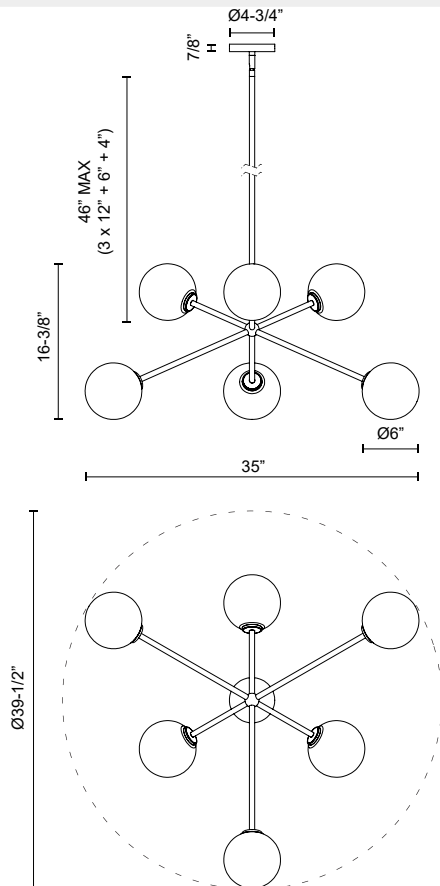

alora mood

P. 1.855.855.8926

CANADA: 19054 28TH Avenue Surrey - BC V3Z 6M3

USA: 3035 E. Lone Mountain Rd - Las Vegas, NV, 89081

CASSIA CH549640

FIXTURE DIMENSIONS	D39-1/2" x H16-3/8"
LAMP TYPE	E12
MAX WATTAGE	40W
BULB QTY	6
BULBS INCLUDED	No
VOLTAGE	120V
GLASS DETAILS	Clear Glass; Opal Glass;
MATERIAL	Glass; Steel;
ROD LENGTH	46" Max (3x12" + 1x6" + 1x4")
DIAMETER OF ROD	5/8"
WIRE LENGTH	60"
MINIMUM HANG HEIGHT	24"
SLOPED CEILING ADAPTABLE	Yes, Up to 45 Degrees
LOCATION	Dry
CANOPY DIMENSIONS	D4-3/4" x H7/8"
PAINT FINISH	AG01; MB01;

[D - Diameter, L - Length, W - Width, H - Height, E - Extension]

AVAILABLE FINISHES:

CH549640AGOP
Aged Gold/Opal
Matte Glass

CH549640AGCL
Aged Gold/Clear
Glass

CH549640MBCL
Matte Black/Clear
Glass

CH549640MBOP
Matte Black/Opal
Matte Glass