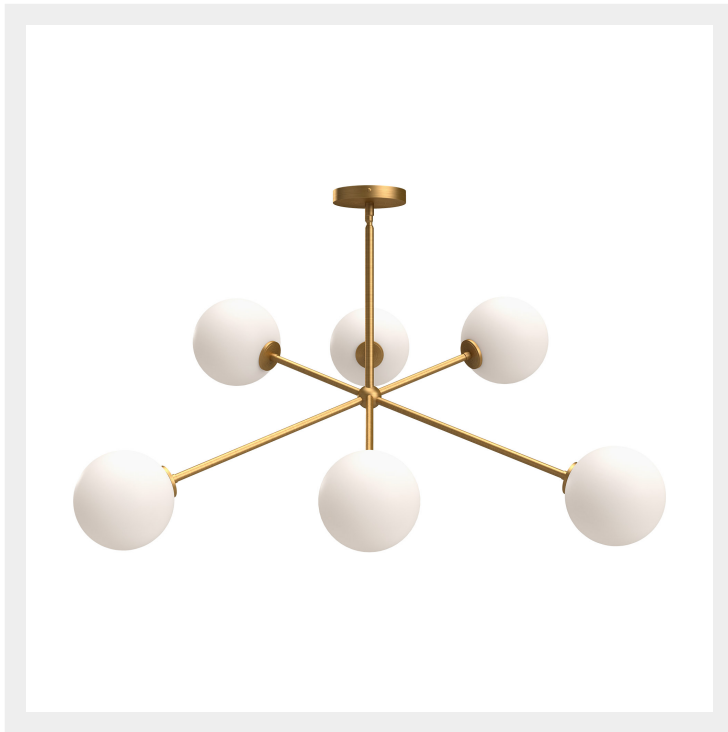

alora mood

P. 1.855.855.8926

CANADA: 19054 28TH Avenue Surrey - BC V3Z 6M3

USA: 3035 E. Lone Mountain Rd - Las Vegas, NV, 89081

CASSIA CH549640

FIXTURE DIMENSIONS	D39-1/2" x H16-3/8"
LAMP TYPE	E12
MAX WATTAGE	40W
BULB QTY	6
BULBS INCLUDED	No
VOLTAGE	120V
GLASS DETAILS	Clear Glass; Opal Glass;
MATERIAL	Glass; Steel;
ROD LENGTH	46" Max (3x12" + 1x6" + 1x4")
DIAMETER OF ROD	5/8"
WIRE LENGTH	60"
MINIMUM HANG HEIGHT	24"
SLOPED CEILING ADAPTABLE	Yes, Up to 45 Degrees
LOCATION	Dry
CANOPY DIMENSIONS	D4-3/4" x H7/8"
PAINT FINISH	AG01; MB01;

[D - Diameter, L - Length, W - Width, H - Height, E - Extension]

AVAILABLE FINISHES:

CH549640AGOP
Aged Gold/Opal
Matte Glass

CH549640AGCL
Aged Gold/Clear
Glass

CH549640MBCL
Matte Black/Clear
Glass

CH549640MBOP
Matte Black/Opal
Matte Glass